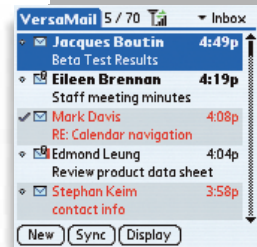

Organize your entire world. With Calendar, Contacts, Tasks, and Memos, the Treo 650 smartphone lets you organize your business and personal life—all in one place. You can synchronize your calendar and contacts with your computer, so everything's always up to date. Plus, if you already have a Palm OS® handheld or smartphone, you can transfer information from your old device with the touch of a button.